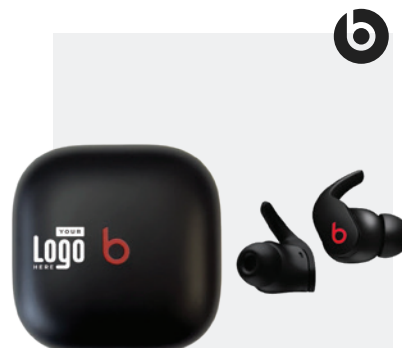

Twelve South Airfly Pro
SKU: 12-2010

Twelve South Airfly Duo
SKU: 12-1914

Twelve South Airfly SE
SKU: TS-2259

Beats Studio Buds
SKU: MJ4X3LL/A

Beats Fit Pro True
Wireless Earbuds
SKU: MK2F3LL/A

Beats Studio Buds+
SKU: MQLH3LL/A

Sony Truly Wireless Noise
Cancelling Earbuds
SKU: WF-1000XM5

amazon

Amazon Echo Pop Speaker
SKU: B09WVK39JN

amazon

Amazon Echo Dot (5th Gen)
SKU: B09B94RL1R

Nikon

Nikon Coolshot 20 GIII
Rangefinder
SKU: 16780