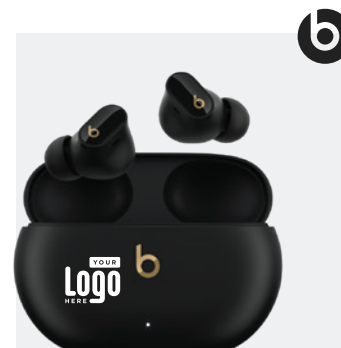

Twelve South Airfly Pro
SKU: 12-2010

Twelve South Airfly Duo
SKU: 12-1914

Twelve South Airfly SE
SKU: TS-2259

Beats Studio Buds
SKU: MJ4X3LL/A

Beats Fit Pro True
Wireless Earbuds
SKU: MK2F3LL/A

Beats Studio Buds+
SKU: MQLH3LL/A

Sony Truly Wireless Noise
Cancelling Earbuds
SKU: WF-1000XM5

amazon

Amazon Echo Pop Speaker
SKU: B09WVK39JN

amazon

Amazon Echo Dot (5th Gen)
SKU: B09B94RL1R

Nikon

Nikon Coolshot 20 GIII
Rangefinder
SKU: 16780