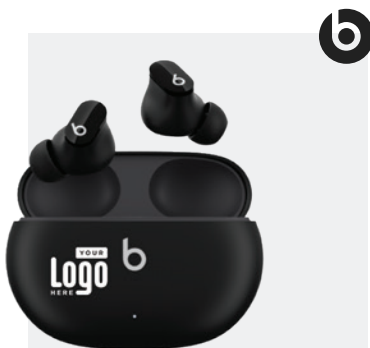

Beats Studio Buds
SKU: MJ4X3LL/A